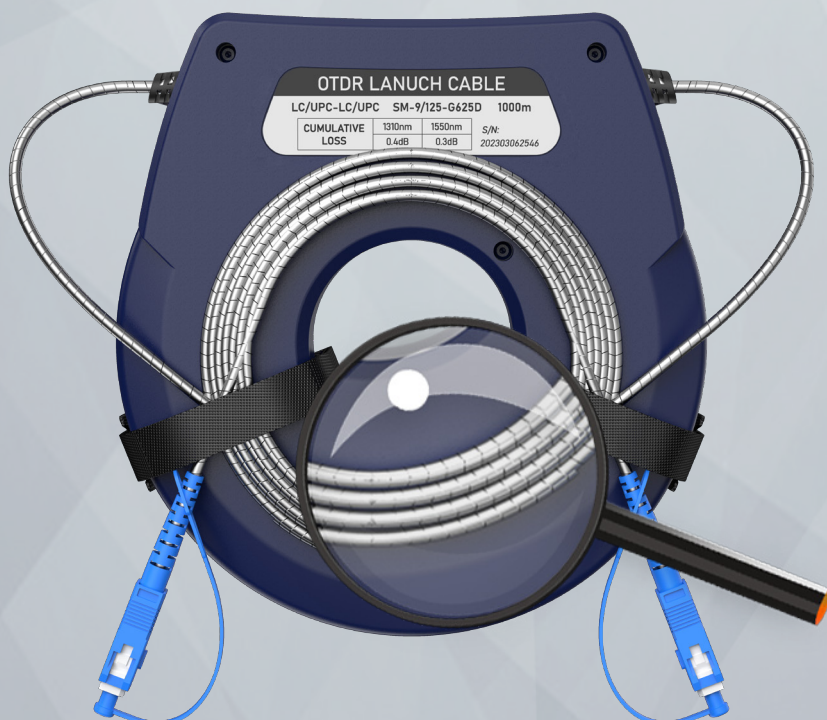

# OTDR Launch Cable OLC-200

custom  
connector

custom  
length

custom  
fiber

custom  
type

Waterproof  
Drop  
resistance

## Feature description

- Compact, sturdy, and lightweight
- Customized length of 100-2000m
- Provide various types of connectors
- Suitable for any OTDR tester
- Storage compartment for coupler
- Used as OTDR transmission cable
- Used as OTDR receiving optical cable
- Measurement of Insertion Loss and Reflectivity of Near and Far End Connections in Fiber Optic Lines Using OTDR
- Used to eliminate testing blind spots of OTDR

## Brand new appearance:

Discstructure design,small size.light and easy  
Appearance patent No.: ZL 2023 3 0562365.3  
Utility model patent No.: ZL 2022 2 1736376.5

Newly upgraded  
Tilt design

Anti bending,  
not easily damaged

## Stainless steel metal:

The exposed launch cable is upgraded to stainless steel metal material,which can effectively prevent damage caused by external factors after long-term use and prevent damage caused by insects and rats