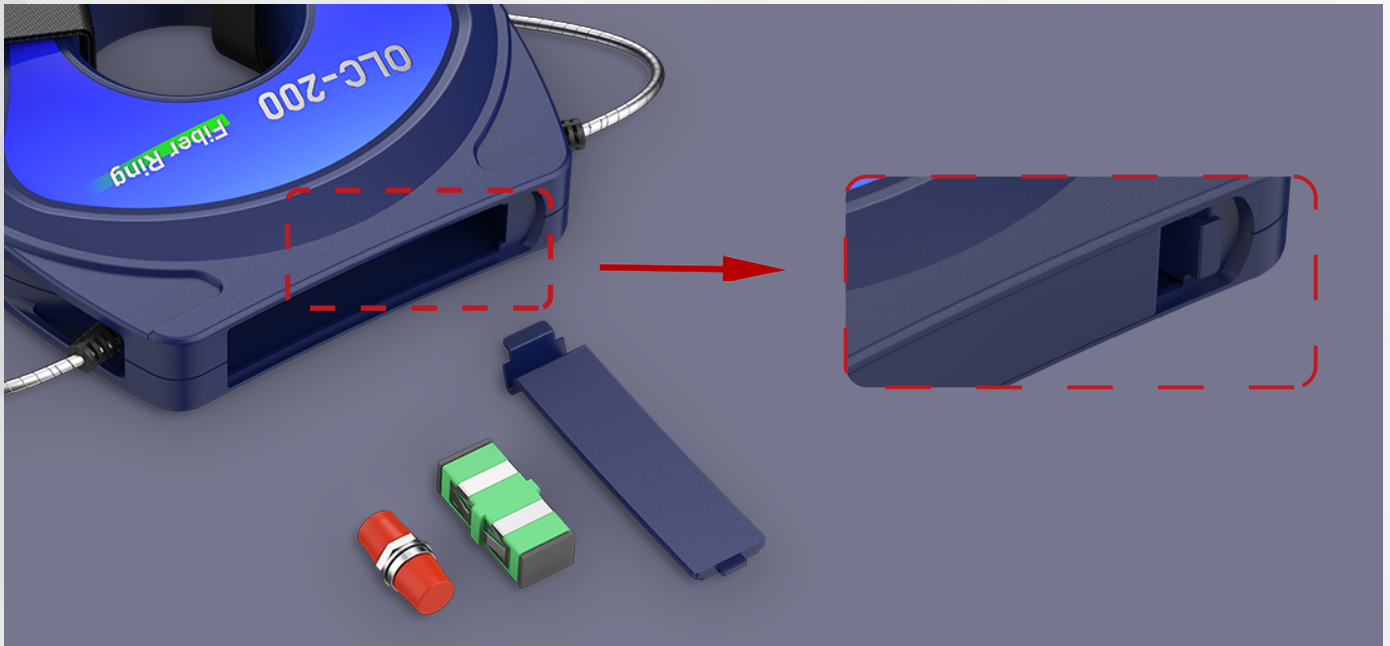

Storage compartment for coupler: